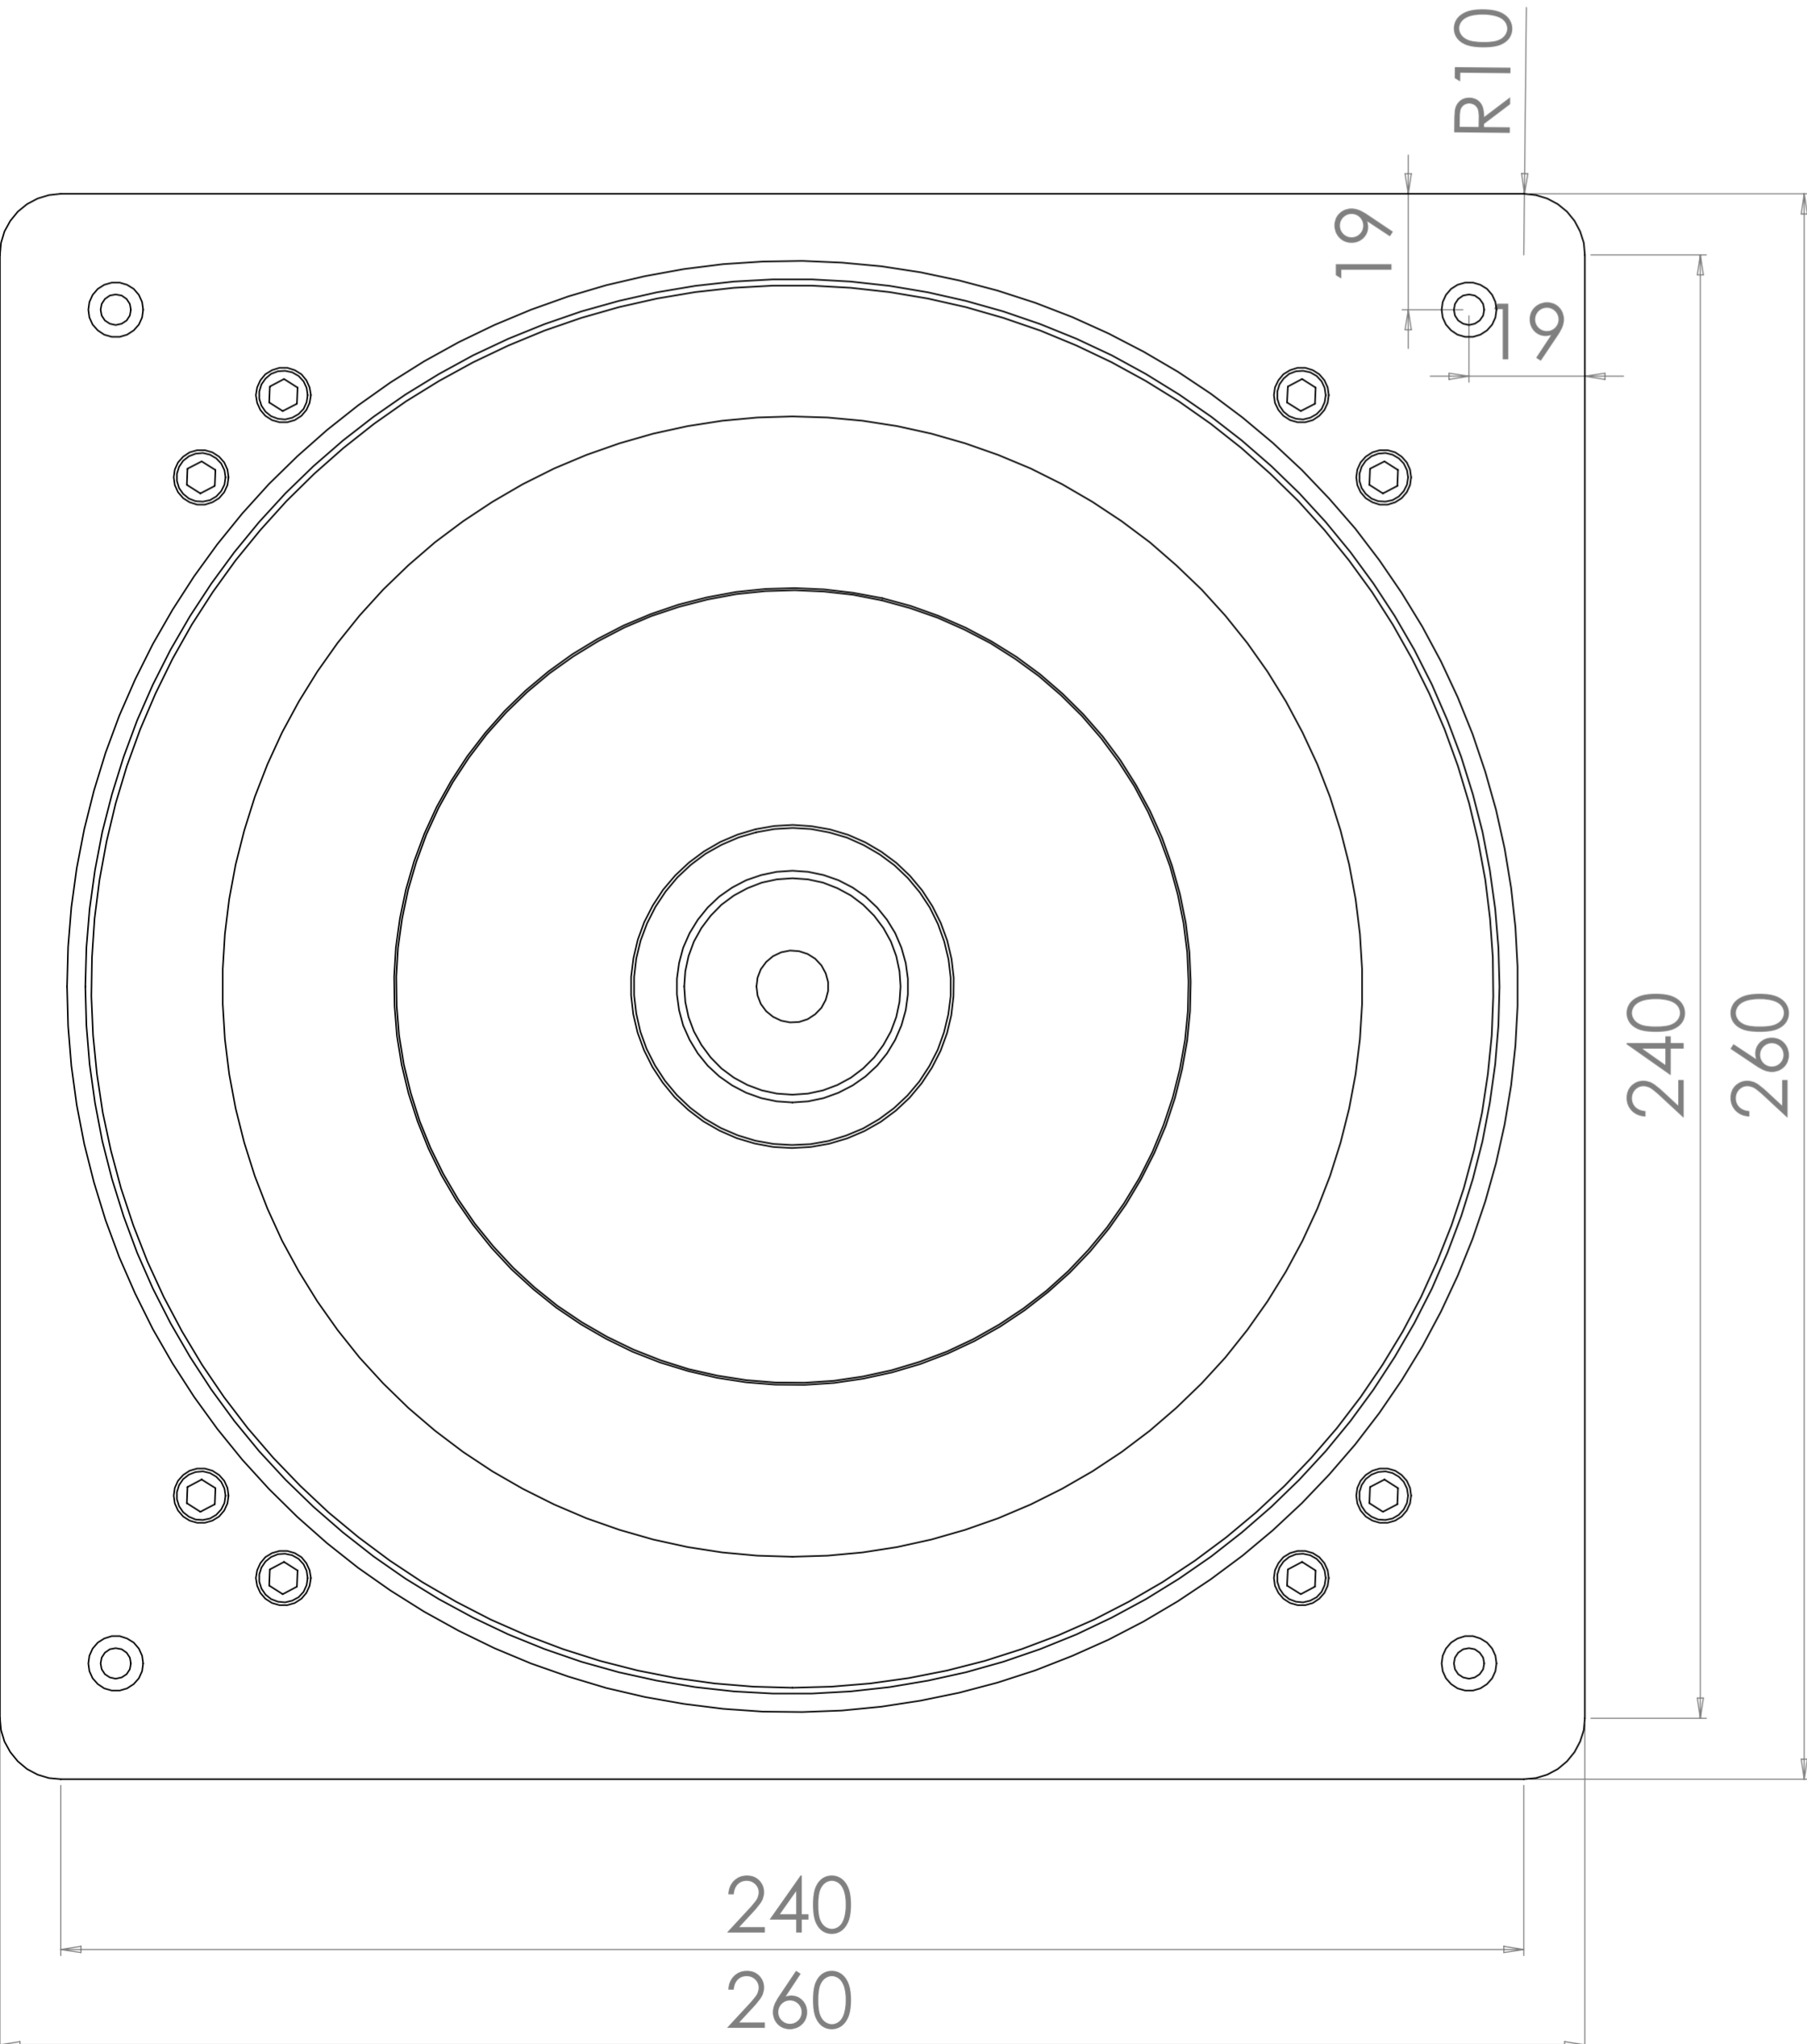

Cube Audio F10

Front

Side

Back

All dimensions are in [mm]