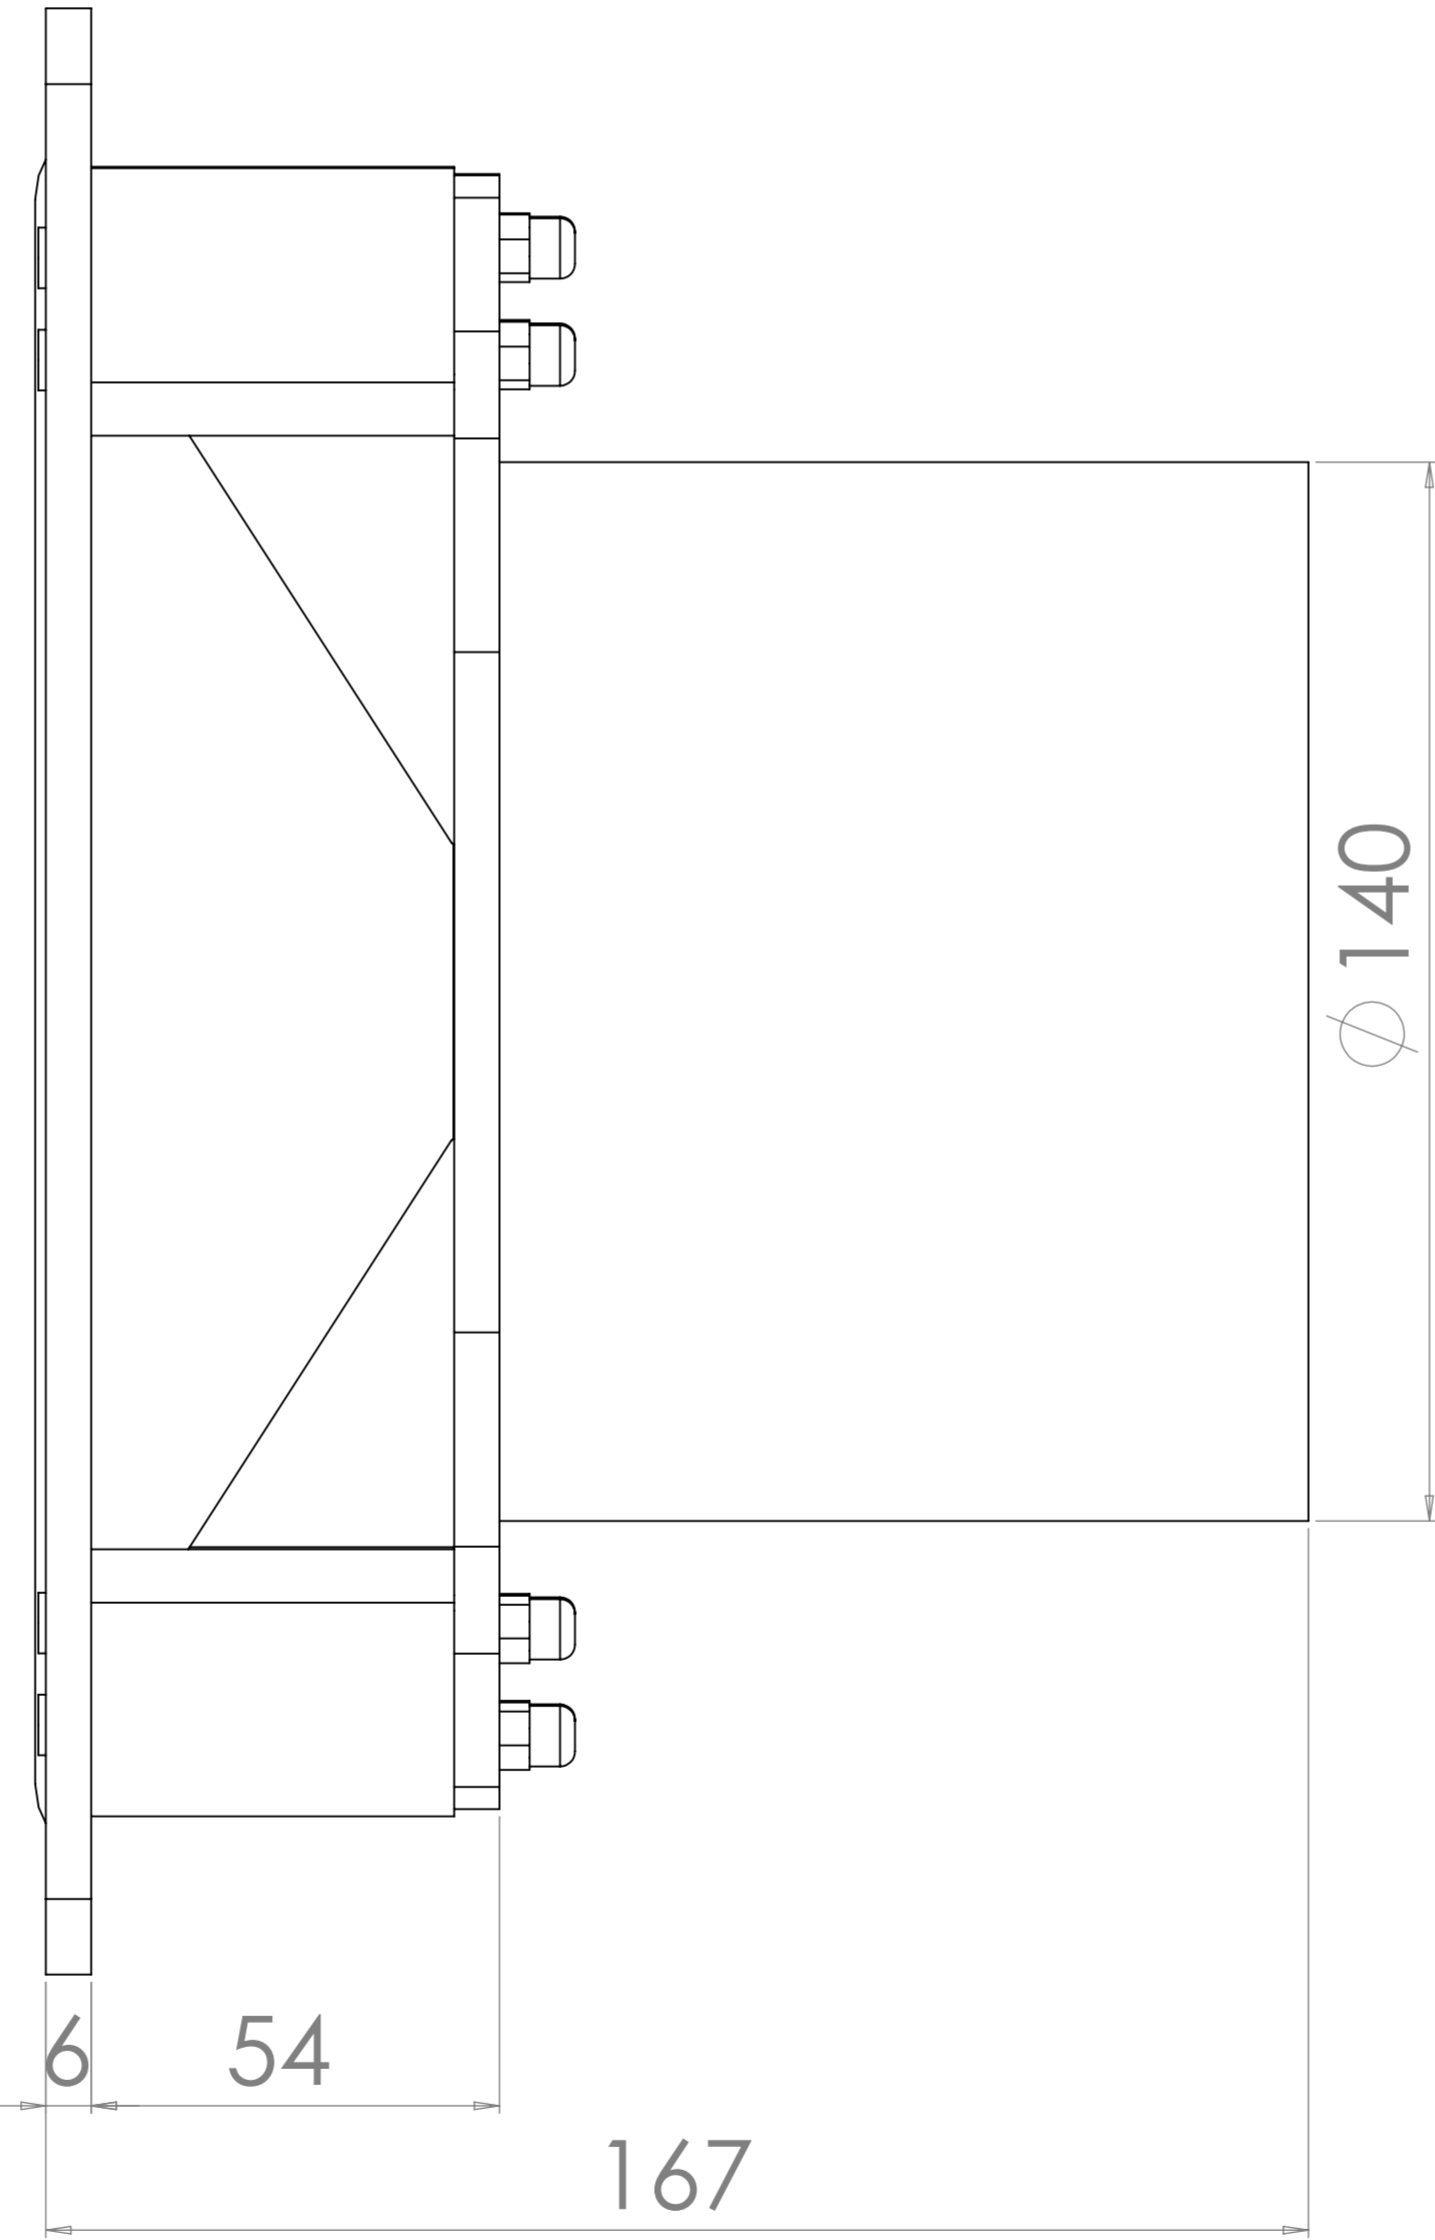

Cube Audio F10

Front

Side

Back

All dimensions are in [mm]