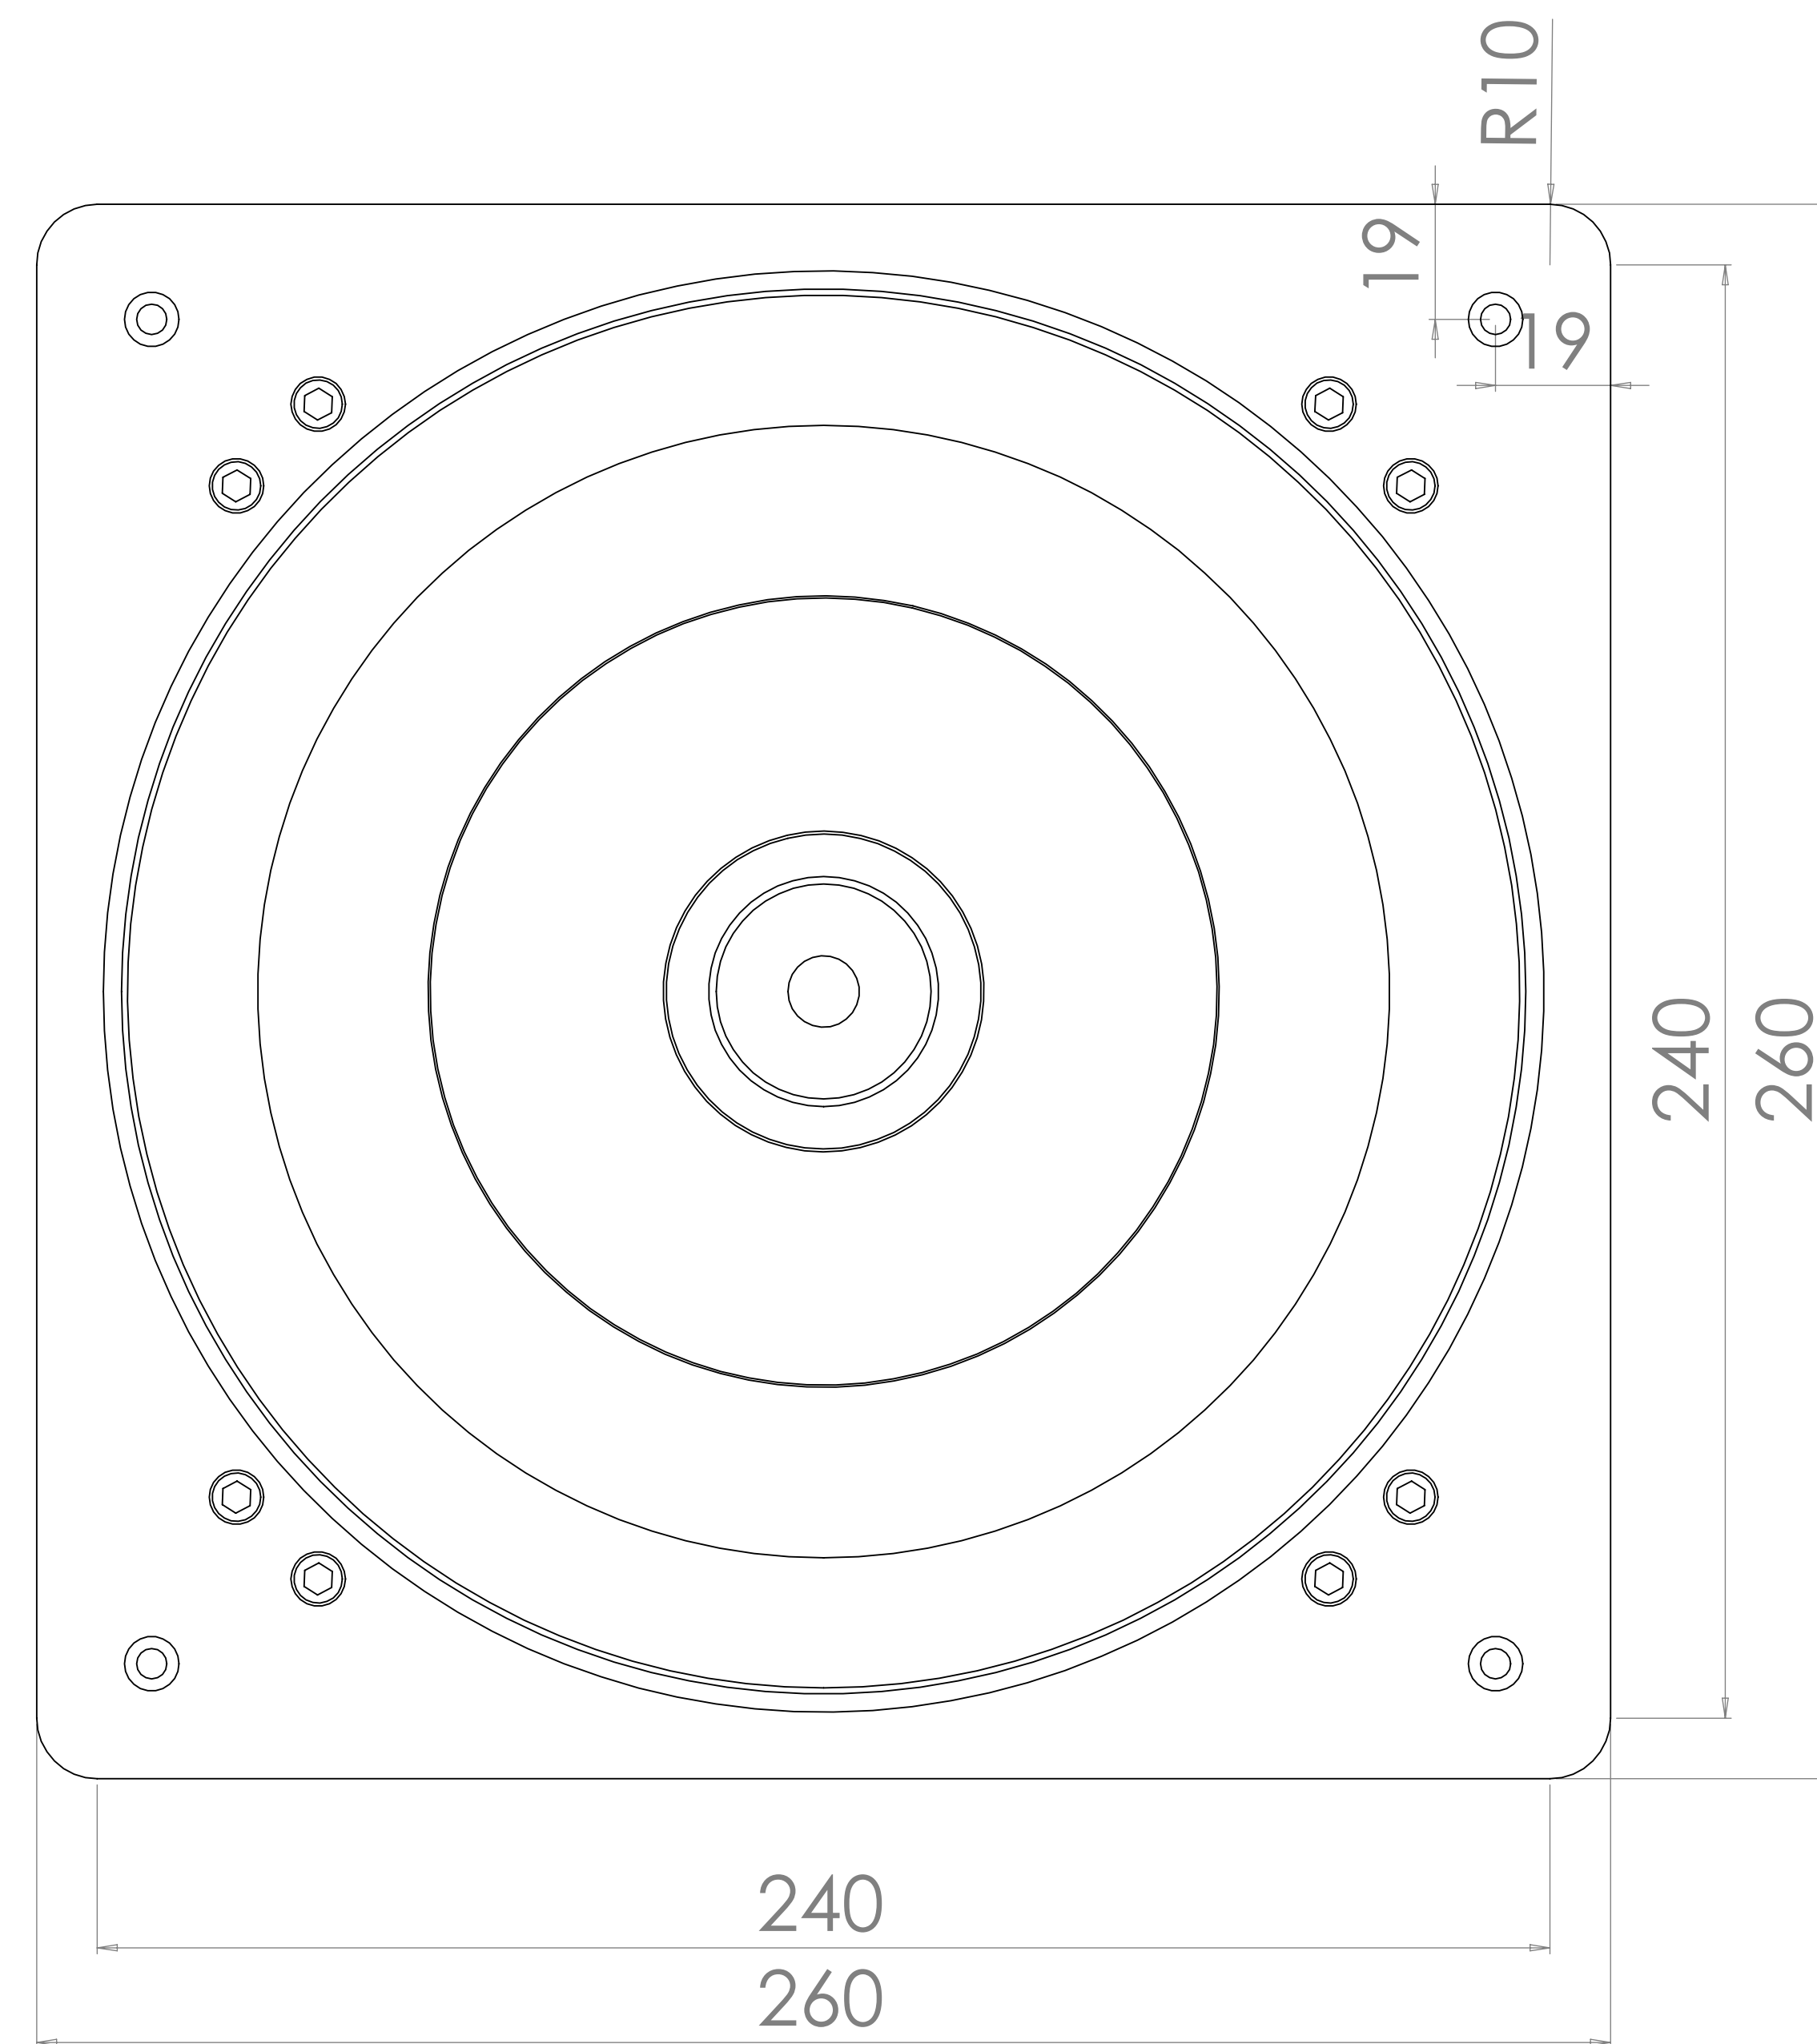

Cube Audio F10 Neo

Front

Side

Back

All dimensions are in [mm]