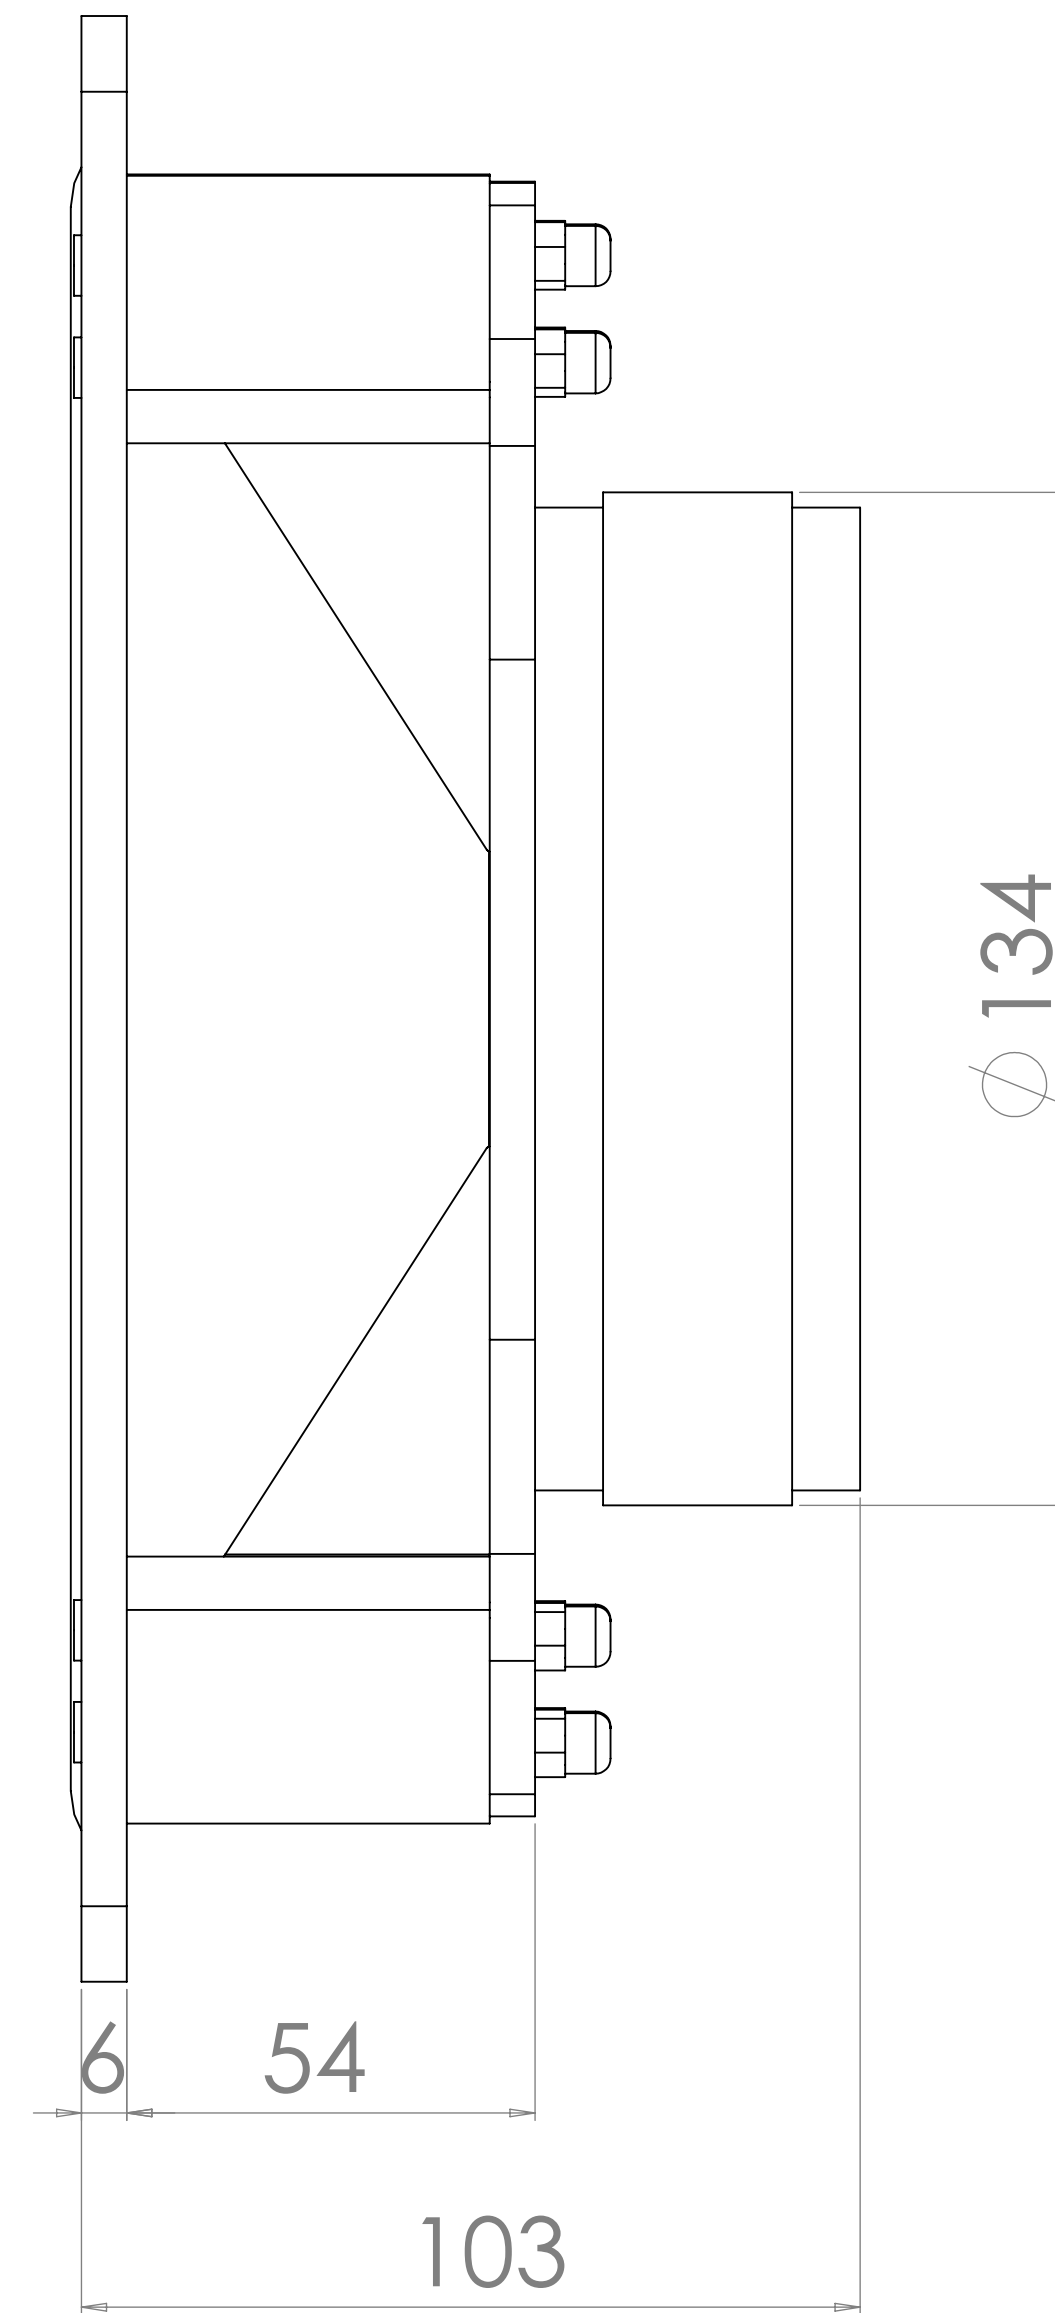

Cube Audio F10 Neo

Front

Side

Back

All dimensions are in [mm]